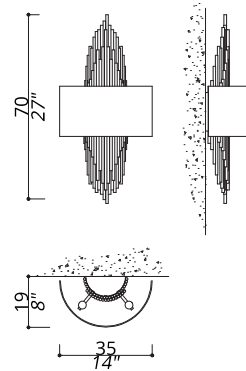

SHINE COLLECTION

Wall lamp

2822-BB-41

2 LIGHTS TYPE E14
MAX 42W

FINISH

Structure and connection box in F_10 (natural brass)
and F_13 (burnished brass finish).

SHADE FABRIC

cm. W.35 x D.18 x H.20

SHADE FABRIC

TS_41 (light green satin)

NOTES

Dimensions are expressed in centimetres, if not otherwise specified.
All products may be customized subject to prior consulting with our technical department; please send your request to info@officina-luce.it.
Officina Luce (Registered brand of ISSARCH srl) reserves the right to change or delete, at any time and without prior warning, the technical specification of any model or the model itself, depending on technical and commercial requirements.

SHINE COLLECTION

Wall lamp

2822-NN-41

2 LIGHTS TYPE E14
MAX 42W

FINISH

Structure and connection box in F_31 (polished nickel finish)
and F_33 (satin nickel finish).

SHADE FABRIC

cm. W.35 x D.18 x H.20