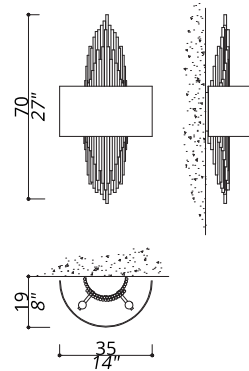

SHINE COLLECTION

Wall lamp

2822-BB-41

2 LIGHTS TYPE E14
MAX 42W

FINISH

Structure and connection box in F_10 (natural brass)
and F_13 (burnished brass finish).

SHADE FABRIC

cm. W.35 x D.18 x H.20

SHADE FABRIC

TS_41 (light green satin)

NOTES

Dimensions are expressed in centimetres, if not otherwise specified.
All products may be customized subject to prior consulting with our technical department; please send your request to info@officina-luce.it.
Officina Luce (Registered brand of ISSARCH srl) reserves the right to change or delete, at any time and without prior warning, the technical specification of any model or the model itself, depending on technical and commercial requirements.

SHINE COLLECTION

Wall lamp

2822-NN-41

2 LIGHTS TYPE E14
MAX 42W

FINISH

Structure and connection box in F_31 (polished nickel finish)
and F_33 (satin nickel finish).

SHADE FABRIC

cm. W.35 x D.18 x H.20